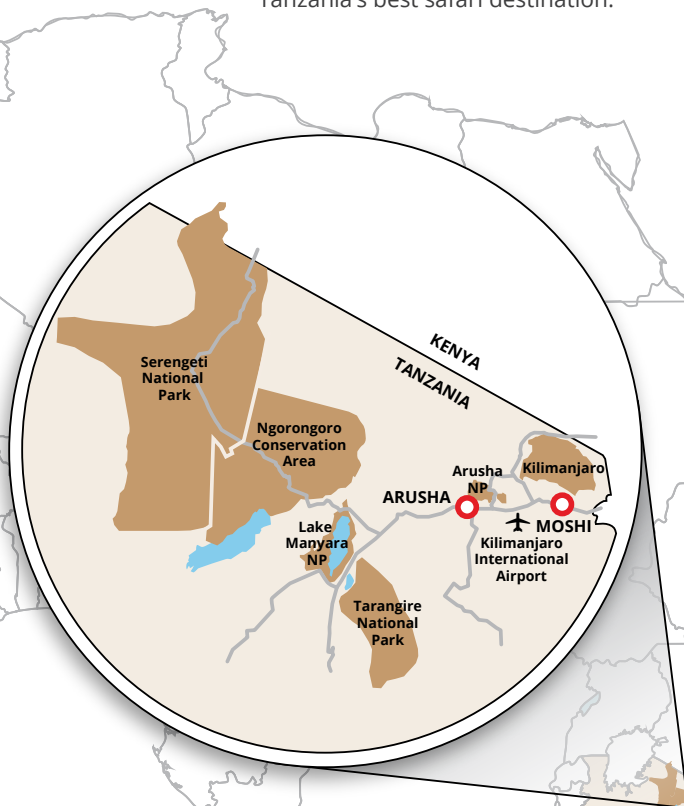

DAY 2 We continue our game drive through the Serengeti searching for hippos and crocodiles in the watering holes. We drive for miles making sure you see everything this place has to offer. As the sun sets, we return to your lodge for dinner and rest for the night.

DAY 3 After breakfast, we continue our game drive through the Serengeti. In the afternoon, we fly back to Arusha. With prior arrangement*, we can drop you off at Kilimanjaro International Airport (JRO) or book additional lodging.

* Clients can make flights departing after 7:00 pm from Kilimanjaro International Airport (JRO)

Questions? Email: info@peakplanet.com Call: 480-463-4058